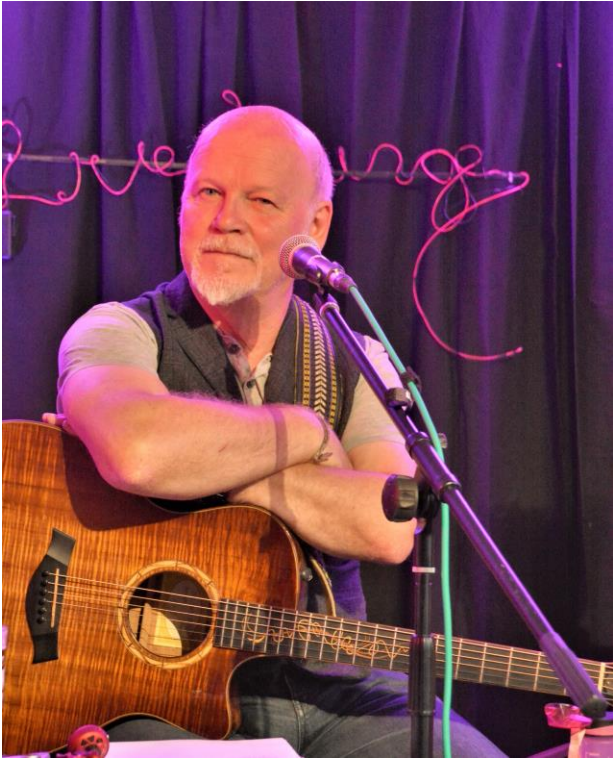

Based in Staffordshire, Joe creates a soulful, thought provoking musical experience.

Writing from the heart, unafraid to share life's experiences but performing with an overwhelming feeling of warmth and humour that drags you in.

Birch & Stock folk club

...Joe was fantastic! His performance was mesmerizing and very special. All who came, adored him and he created a wonderful atmosphere and evening.

The Bookshop By The Sea

USEFUL IMAGES